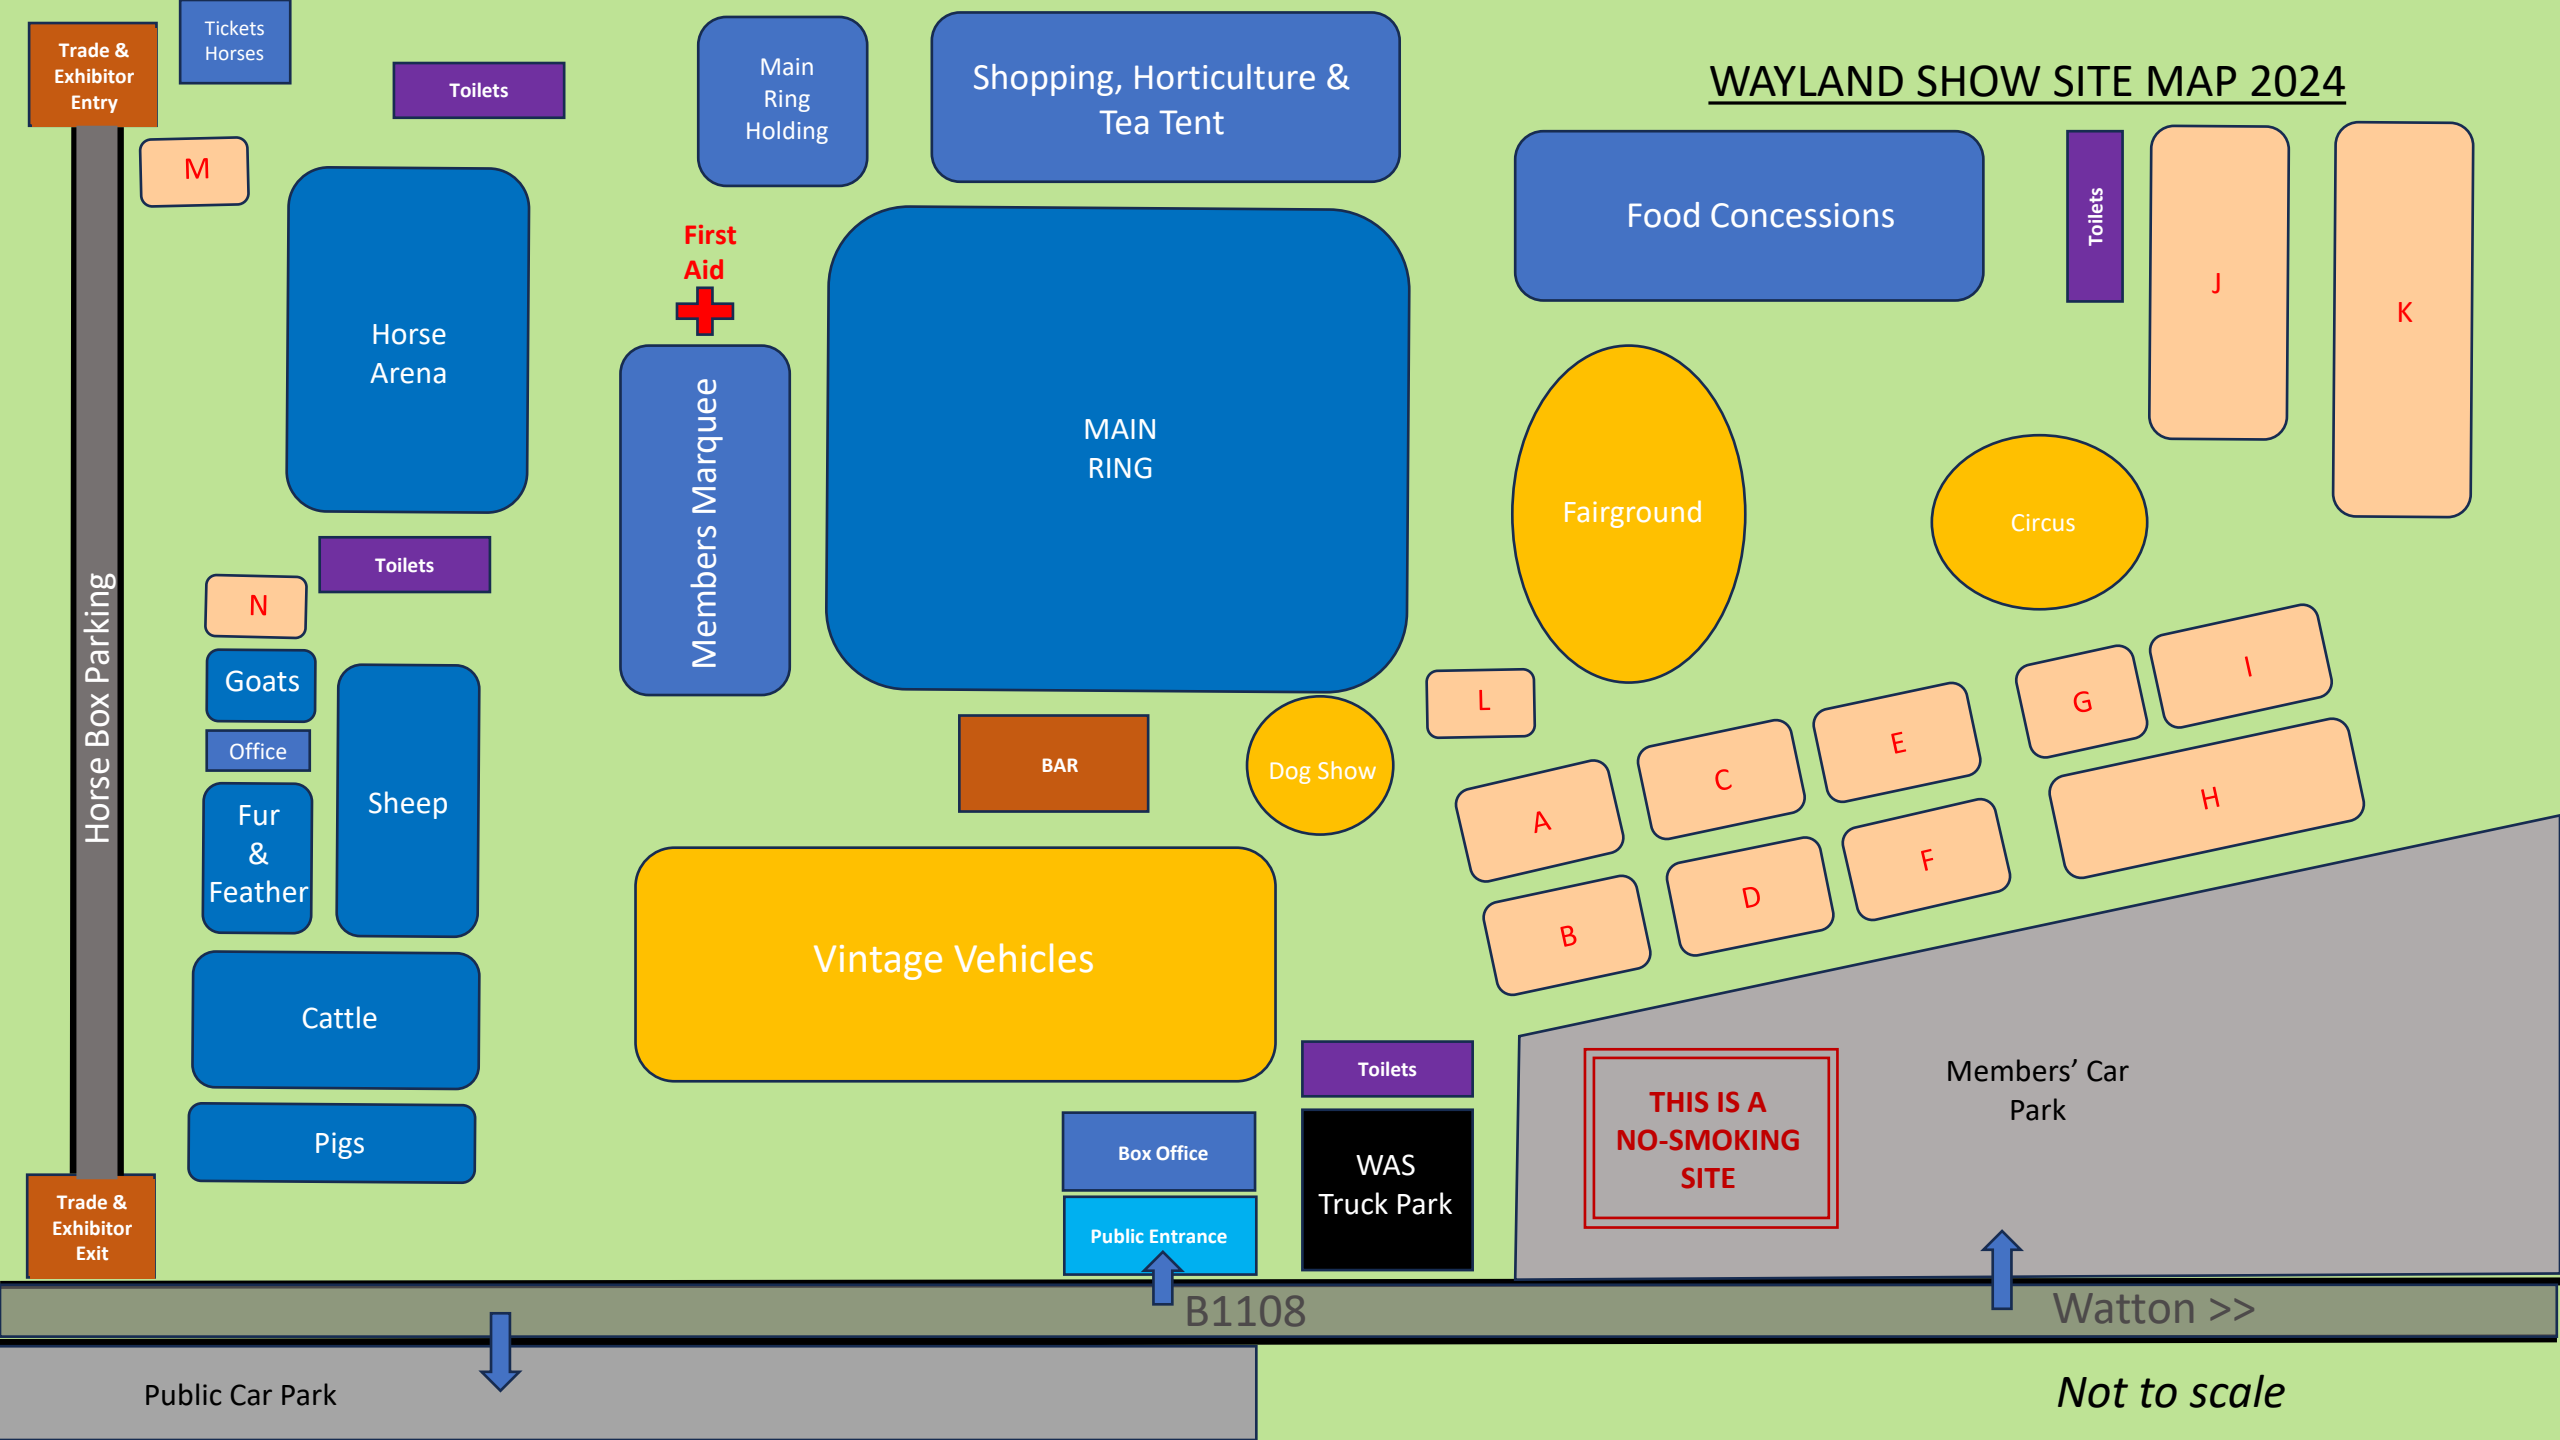

WAYLAND SHOW SITE MAP 2024

Trade & Exhibitor Entry

Tickets Horses

Toilets

Main Ring Holding

Shopping, Horticulture & Tea Tent

M

Horse Arena

Members Marquee

MAIN RING

Food Concessions

Toilets

J

K

Horse Box Parking

N

Toilets

Goats

Office

Fur & Feather

Sheep

BAR

Dog Show

L

B

D

F

H

Pigs

Box Office

Toilets
WAS Truck Park

THIS IS A NO-SMOKING SITE